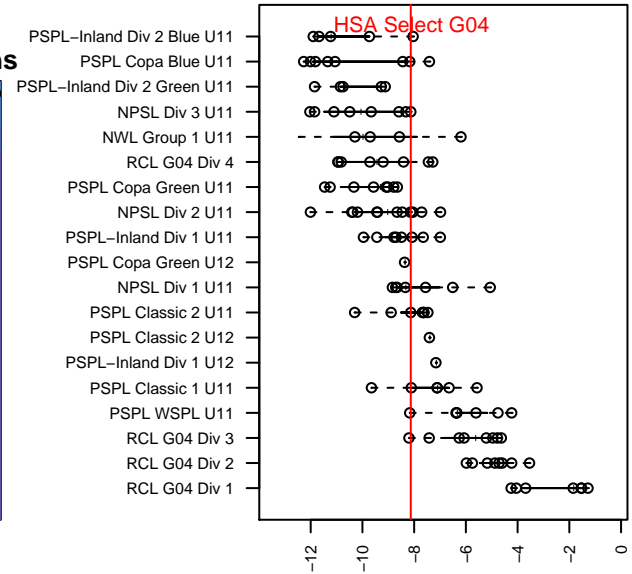

HSA Select G04

, WA
G04 total strength=309
attack=0.19 defense=0.18
fall league = NPSL Div 3 U11
spr league = Spr NPSL Div 2 U11
notes= Coronado 2015

alt names used:
HSA Select G04 Coronado

Venues played:
2015 NPSL Division 3 U11
2015 Spr NPSL Division 2 U11

**attack and defense variance (black dot)
relative to other teams
and top 10 in region**

**attack and defense rating
relative to others at age
and all opponents in last 13 months**

Performance relative to 13 month average